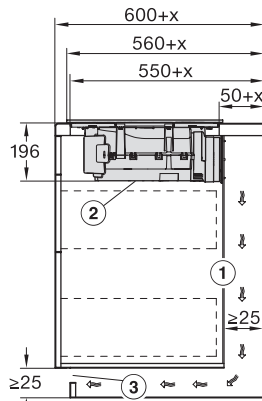

KMDA7272FL/FR – Operating options

KMDA7272FL, KMDA7473FL – flush – Installation drawing

KMDA7272FL, KMDA7473FL – Installation drawing

KMDA7272FL/FR, KMDA7473FL/FR, Exhaust air  
(Installation drawing)

KMDA7272FL, KMDA7473FL – Side view flush,  
Plug&Play – Installation drawing

KMDA7272FL, KMDA7473FL – Side view lying on top,  
Plug&Play – Installation drawing

KMDA7272FL, KMDA7473FL – Side view flush+X,  
Plug&Play – Installation drawing

KMDA7272FL, KMDA7473FL – Side view lying on top+X,  
Plug&Play – Installation drawing