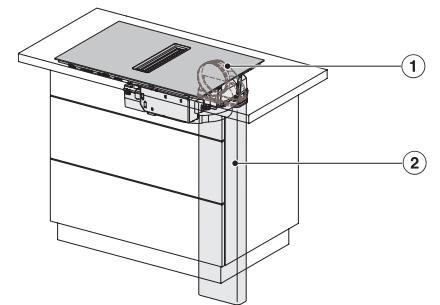

KMDA7272FL/FR – Operating options

KMDA7272FL, KMDA7473FL – flush – Installation drawing

KMDA7272FL, KMDA7473FL – Installation drawing

KMDA7272FL/FR, KMDA7473FL/FR, Exhaust air  
(Installation drawing)

KMDA7272FL, KMDA7473FL – Side view flush,  
Plug&Play – Installation drawing

KMDA7272FL, KMDA7473FL – Side view lying on top,  
Plug&Play – Installation drawing

KMDA7272FL, KMDA7473FL – Side view flush+X,  
Plug&Play – Installation drawing

KMDA7272FL, KMDA7473FL – Side view lying on top+X,  
Plug&Play – Installation drawing