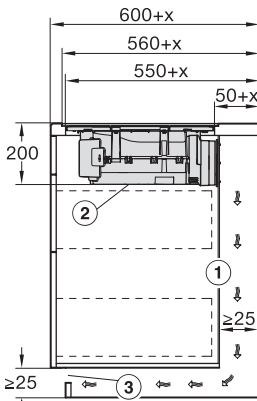

KMDA7272FL/FR – Operating options

KMDA7272FL, KMDA7473FL – flush – Installation drawing

KMDA7272FL, KMDA7473FL – Installation drawing

KMDA7272FL/FR, KMDA7473FL/FR, Exhaust air  
(Installation drawing)

KMDA7272FL, KMDA7473FL – Side view flush,  
Plug&Play – Installation drawing

KMDA7272FL, KMDA7473FL – Side view lying on top,  
Plug&Play – Installation drawing

KMDA7272FL, KMDA7473FL – Side view flush+X,  
Plug&Play – Installation drawing

KMDA7272FL, KMDA7473FL – Side view lying on top+X,  
Plug&Play – Installation drawing